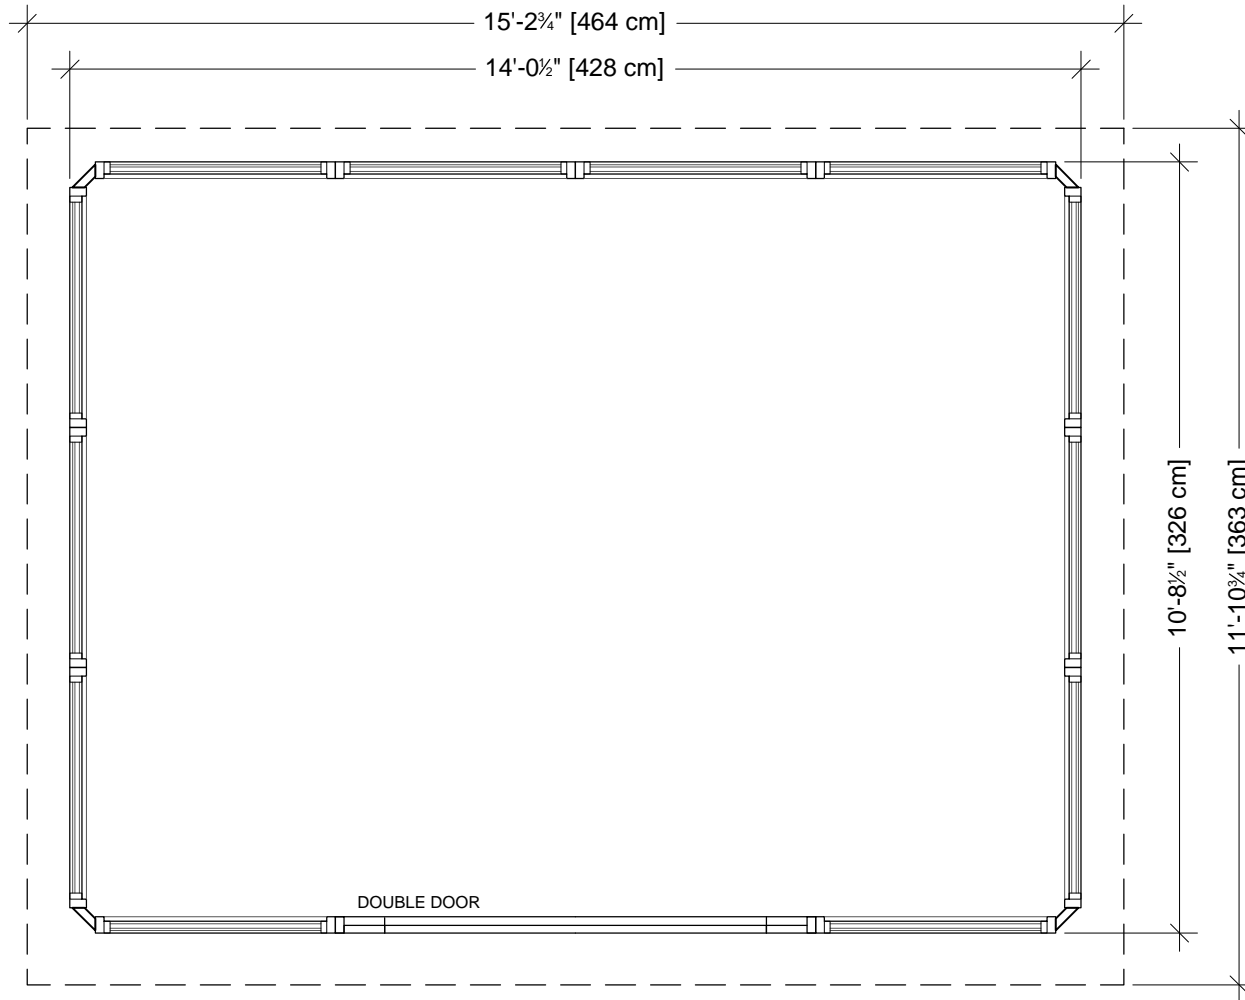

Front Elevation

Side Elevation

4 BAY

Barcelona

CODE: 0115

TOLL FREE: 1-877-795-7423