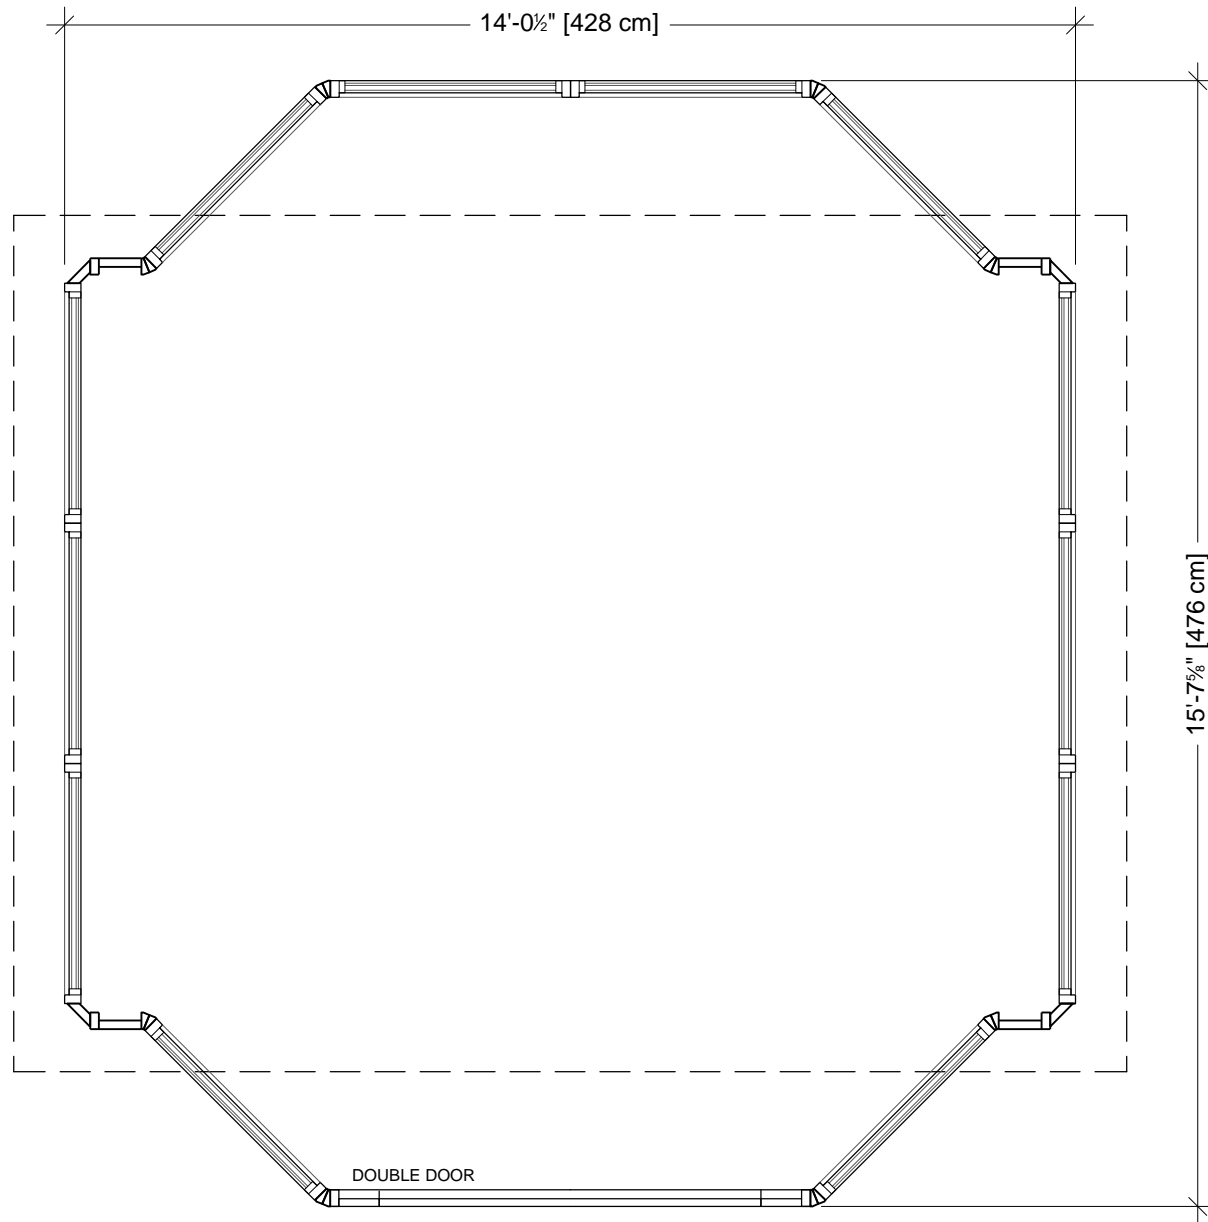

Front Elevation

Side Elevation

4 BAY

Barcelona

CODE: 0115

TOLL FREE: 1-877-795-7423