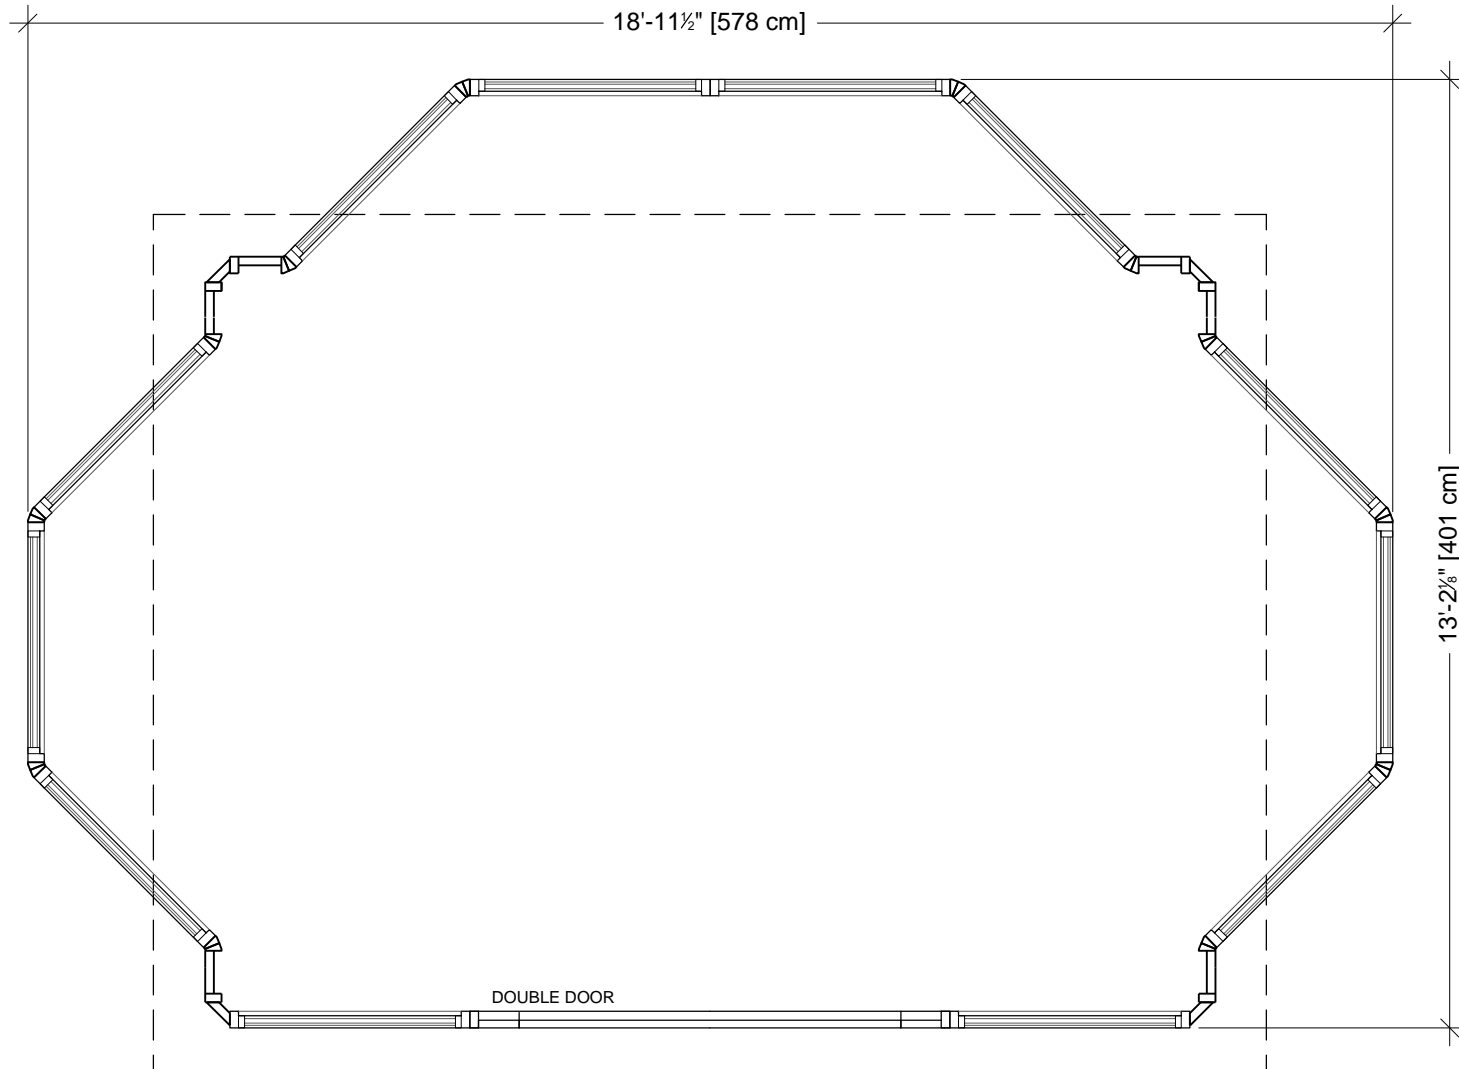

Front Elevation

Side Elevation

4 BAY

Barcelona

CODE: 0115

TOLL FREE: 1-877-795-7423