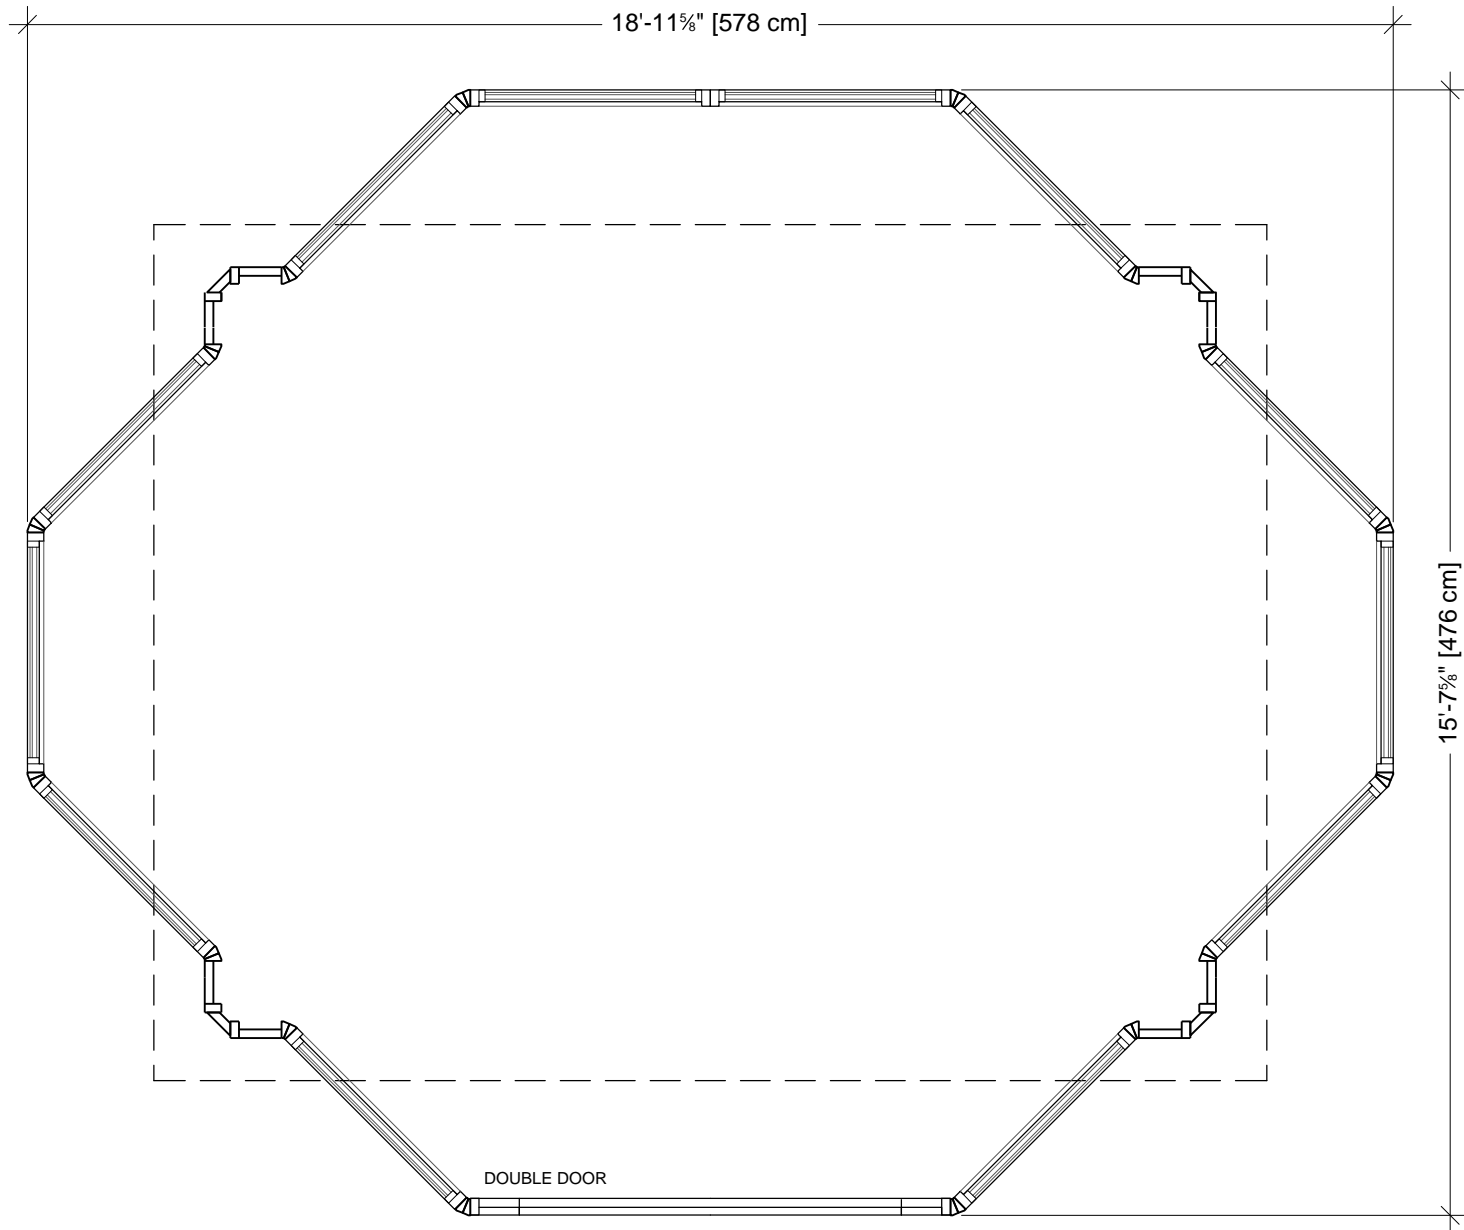

Front Elevation

Side Elevation

4 BAY

Barcelona

CODE: 0115

TOLL FREE: 1-877-795-7423