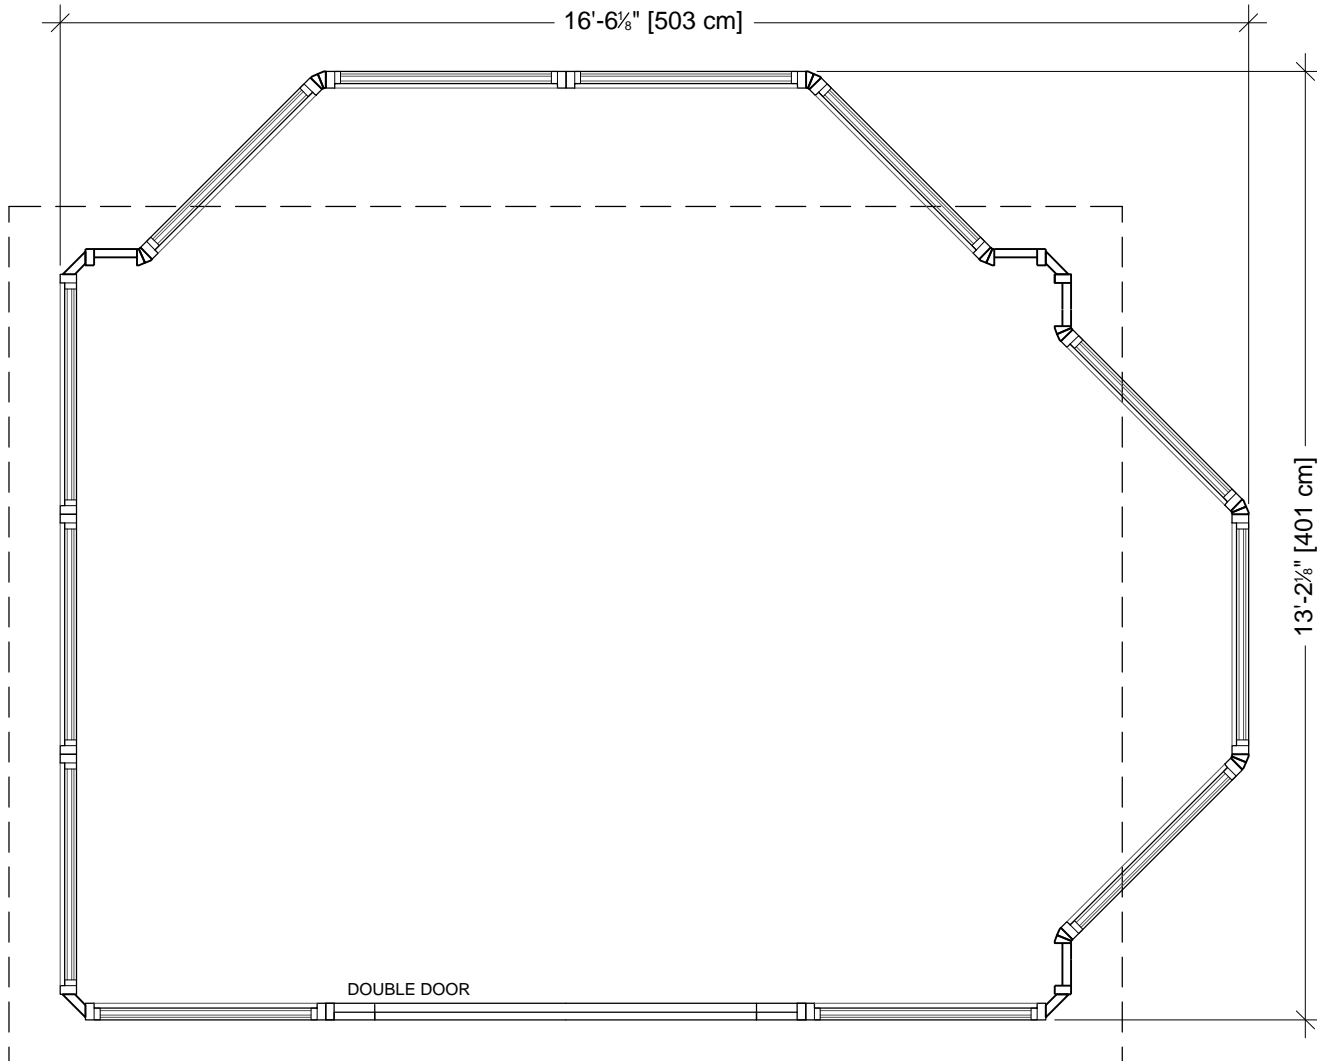

Front Elevation

Side Elevation

4 BAY

Barcelona

CODE: 0115

TOLL FREE: 1-877-795-7423