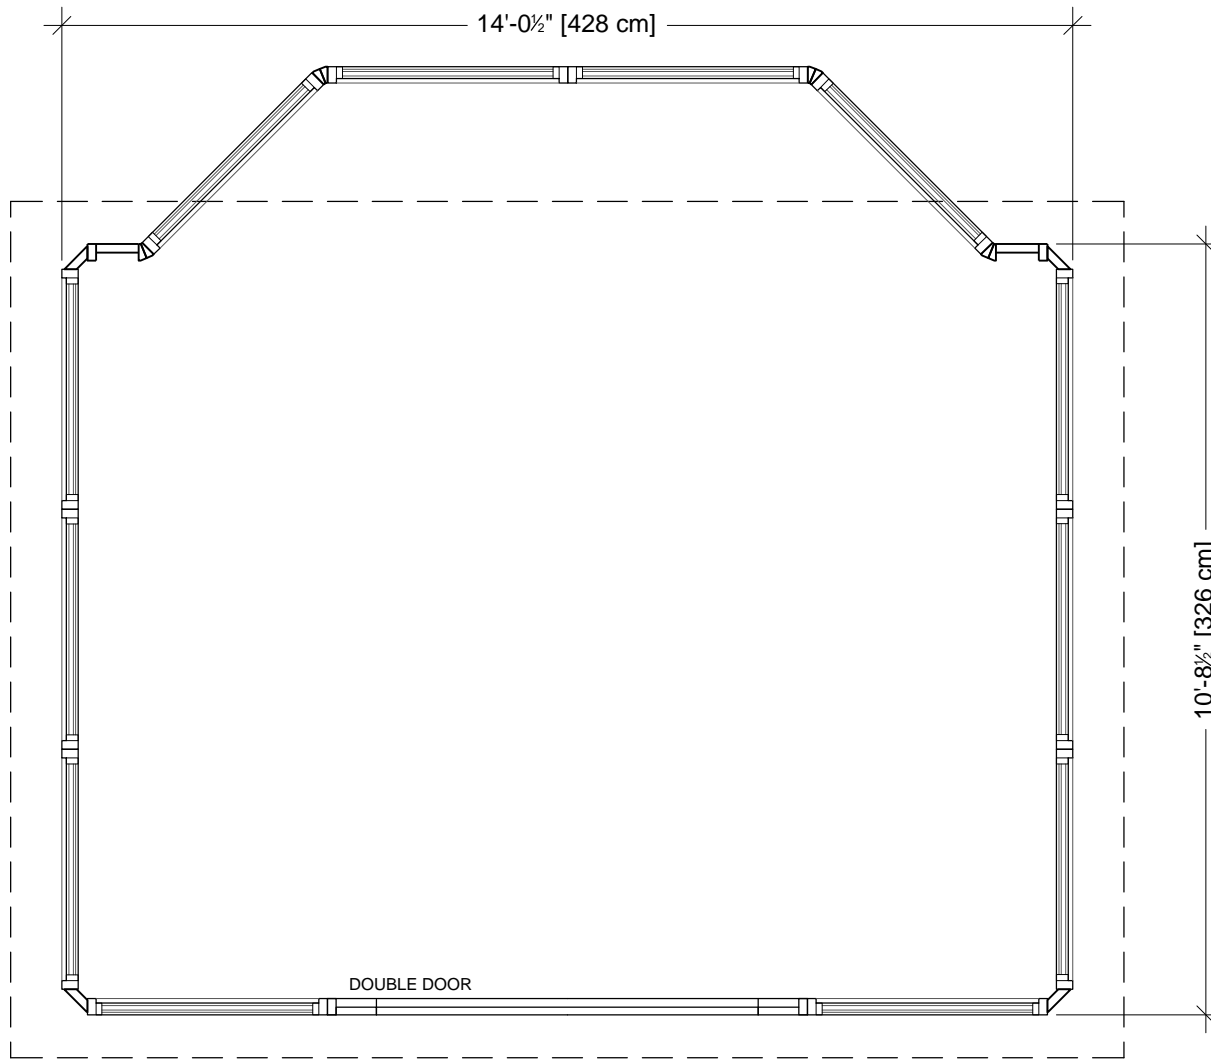

Front Elevation

Side Elevation

4 BAY

Barcelona

CODE: 0115

TOLL FREE: 1-877-795-7423