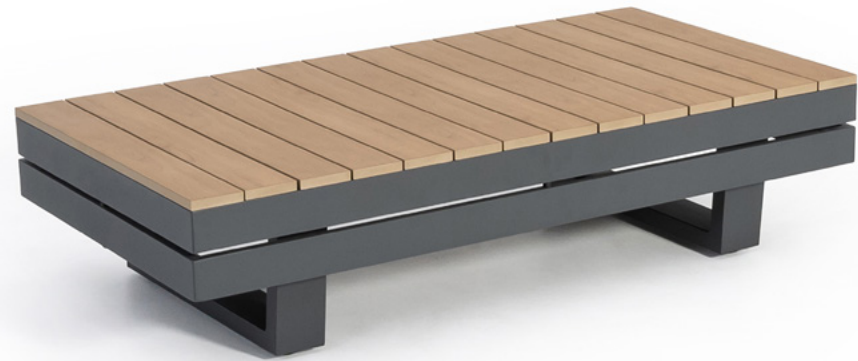

Collection Tao *Collection*