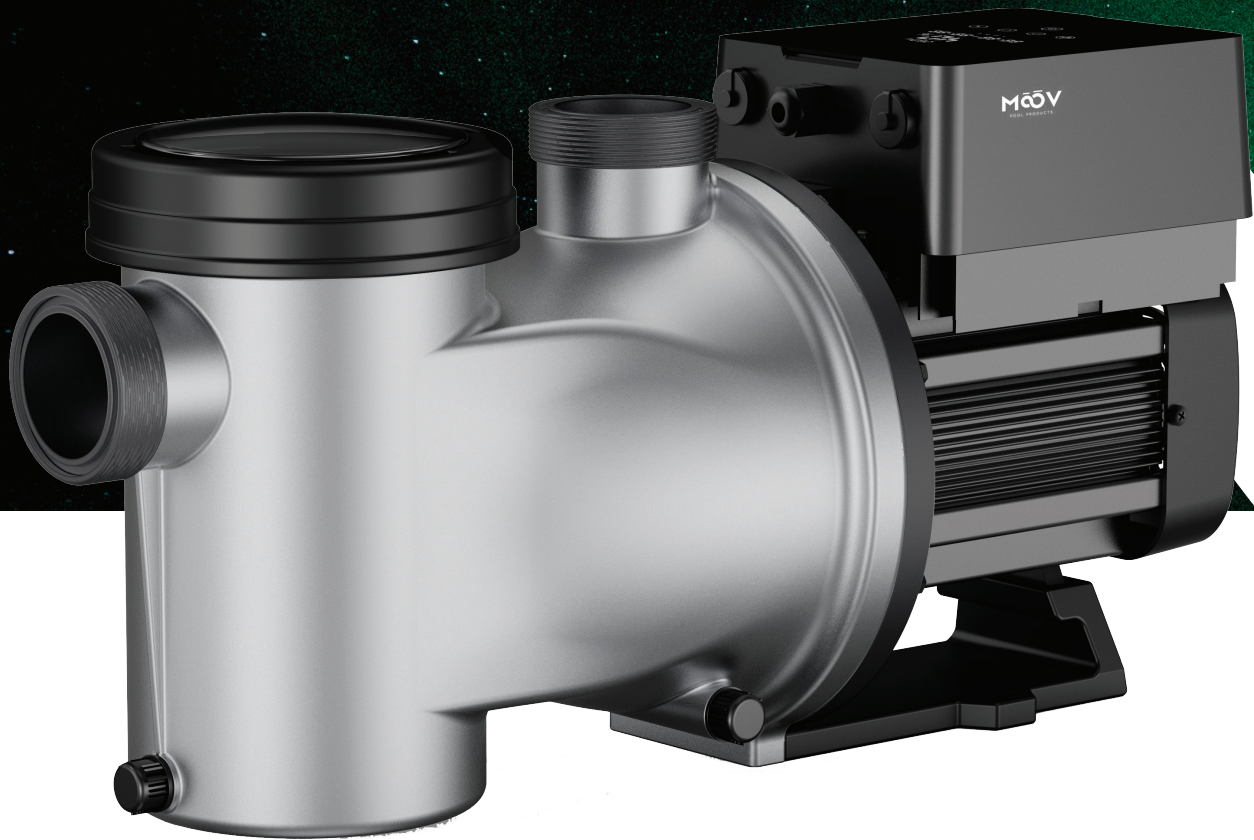

M̄ōōv™
POOL PRODUCTS

Moov AI

**The new generation
of pumps.**

M̄ōōv
POOL PRODUCTS

Ultra Quiet

**90% more
energy-efficient**

Best of Both World

Thanks the Pro mode, our pump can intelligently adjust its flow, adapting in real-time to the pipeline pressure.

The result ?

You benefit from, uncompromised perfect filtration while saving on your electricity bill.

Stay connected

A built-in Wi-Fi module give you access to the interface from wherever you are.

Take control of your power consumption!

With the simplified interface of the Moov AI pump, you can easily schedule the timer yourself. This allows you to vary the power of your pump throughout the day.

Unparalleled silence

Quieter than a refrigerator, it provides you with the peace and serenity you deserve. Enjoy your pool in complete tranquility.