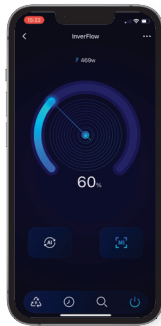

M̄ōōv™
POOL PRODUCTS

Moov AI

**The new generation
of pumps.**

M̄ōōv
POOL PRODUCTS

Ultra Quiet

**90% more
energy-efficient**

Best of Both World

Thanks the Pro mode, our pump can intelligently adjust its flow, adapting in real-time to the pipeline pressure.

The result ?

You benefit from, uncompromised perfect filtration while saving on your electricity bill.

Stay connected

A built-in Wi-Fi module give you access to the interface from wherever you are.

Take control of your power consumption!