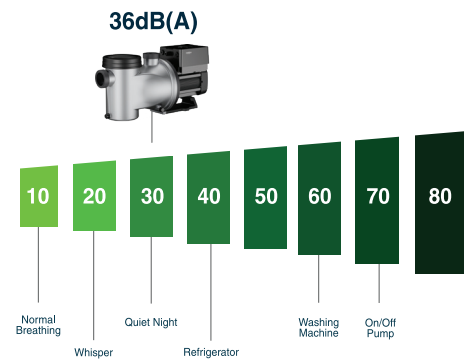

Unparalleled silence

Quieter than a refrigerator, it provides you with the peace and serenity you deserve. Enjoy your pool in complete tranquility.