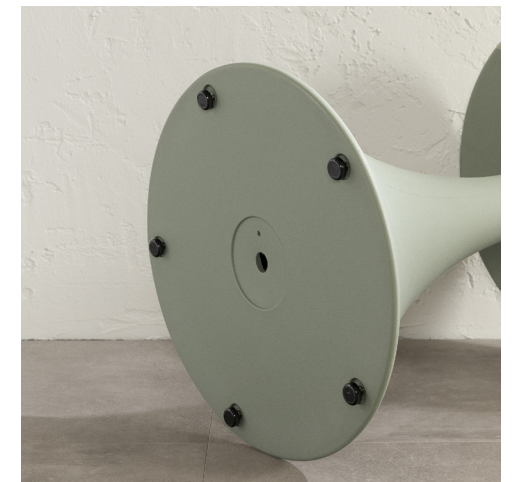

Dimensions:
22.5" (W) x 20.75" (D) x 29.5" (H)

COMMERCIAL
GRADE

Dalya Patio Chair
15334

Dalya Patio Chair
13785

Dalya Patio Chair
13783

Dalya Patio Chair
15334

BISTRO TABLES

Our bistro tables made of polyethylene are suitable for all seasons. They are resistant to temperature changes, UV rays, and scratches. Install them in shared spaces such as cafeterias and break rooms or on a patio to encourage employees to enjoy the weather.

Dimensions:

24" (W) x 24" (D) x 28" (H)

COMMERCIAL
GRADE

Dalya Outdoor Bistro Table
15002

Dalya Outdoor Bistro Table
15003

SIDE TABLES AND STOOLS

Our polyethylene side tables and stools match perfectly with the rest of the furniture in the Dalya collection and have the same qualities. Different colors and cuts can be mixed and matched to create a welcoming indoor or outdoor space.

Dimensions:

16" (W) x 16" (D) x 16" (H)

COMMERCIAL
GRADE

Dalya Outdoor Side Table/Stool with Rounded Corners
15332

Dalya Outdoor Side Table/Stool with Rounded Corners
15332

Dalya Outdoor Side Table/Stool with Rounded Corners
14253