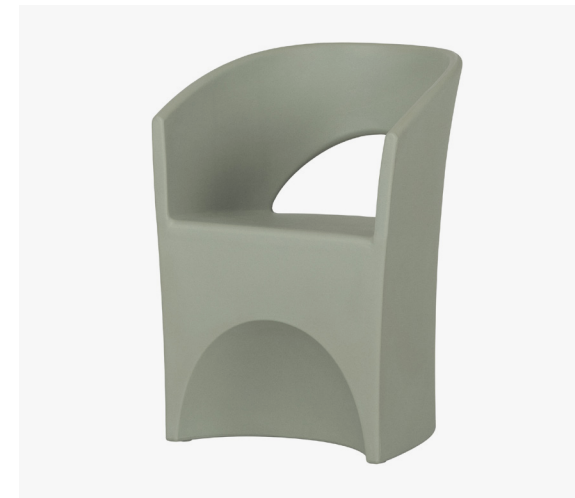

CHAIRS

Dalya chairs are known for their high resistance and easy maintenance. Made of polyethylene, these commercial grade chairs are suitable for both indoor and outdoor use. They can be installed in **rest areas**, **waiting rooms**, or on **patios**.

Dimensions:
22.5" (W) x 20.75" (D) x 29.5" (H)

COMMERCIAL
GRADE

Dalya Patio Chair
15334

Dalya Patio Chair
13785

Dalya Patio Chair
13783

Dalya Patio Chair
15334

BISTRO TABLES

Our bistro tables made of polyethylene are suitable for all seasons. They are resistant to temperature changes, UV rays, and scratches. Install them in shared spaces such as cafeterias and break rooms or on a patio to encourage employees to enjoy the weather.

Dimensions:

24" (W) x 24" (D) x 28" (H)

COMMERCIAL
GRADE

Dalya Outdoor Bistro Table
15002

Dalya Outdoor Bistro Table
15003

SIDE TABLES AND STOOLS

Our polyethylene side tables and stools match perfectly with the rest of the furniture in the Dalya collection and have the same qualities. Different colors and cuts can be mixed and matched to create a welcoming indoor or outdoor space.